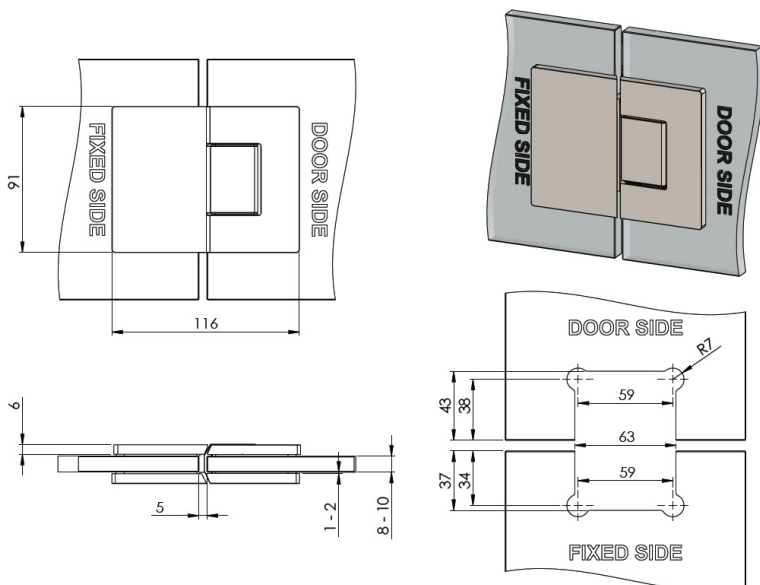

## Description:

Shower Hinge "Rio", 180DG, CPL, Glass/Glass, 8-10mm Glass Thickness, W/15DG Angle Adjustment Function & 25DG Return, Function, Brass Material, Hidden Screws., Black Fiber Gaskets: 2 x 1mm & 2 x 2mm Thickness., Load Capacity Pr. Pair: 45kg

## Item number:

15.23.886-0

Units	Box	Carton	HS Code	Barcode
Pcs.	1	10	8302100090	
				5704866501248